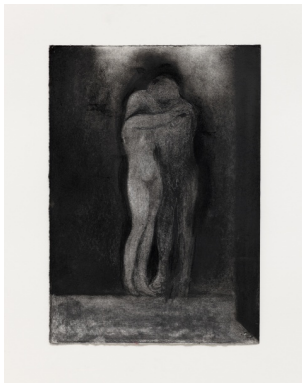

# CRD

STUDIO

---

**Cathrine Raben Davidsen**  
*Orakel / Oracle, 2023*  
Kul på papir / Charcoal on paper  
102h x 65.50w cm  
40.16h x 25.79w in  
CRD2164

**Cathrine Raben Davidsen**  
*Orakel / Oracle, 2023*  
Kul på Kozo papir / Charcoal on Kozo paper  
102h x 65.50w cm  
40.16h x 25.79w in  
CRD2176