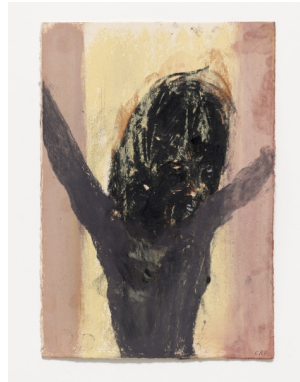

Cathrine Raben Davidsen

Ofringen / The Sacrifice, 2023

Kul, pastel, kridt, gesso på papir / Charcoal, pastel, crayon, gesso on paper

25h x 17.50w cm

9.84h x 6.89w in

CRD2091